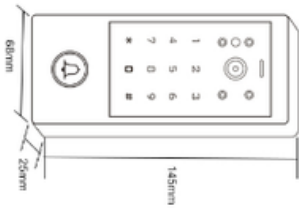

Access Control

- > Touch key with one relay, 1000 users (988 common+2 panic+10 visitor)
- > PIN Length: 4~6 digits
- > EM card, Mifare card optional
- > Wiegand 26~44 bits in put & output
- > Can be used as Wiegand reader with LED & buzzer
- > User data can be transferred
- > 2 devices can be interlocked for 2 doors

# VISUAL-PRO SPECIFICATION

Product Size

Gift Box Size

Network	2.4G WiFi connection
Pixel	2.0Mpx (1080P)
Visual Angle	Horizontal 140° wide angle
Light Vision	IR-CUT (Colorful at daytime, black and white at night)
Extended Memory	TF card with unlimited capacity
Intercom	Full duplex voice intercom
Other Functions	Motion detection; Playback; Take picture/video; Unlock remotely
User Capacity	1000
Common User	988
Visitor User	10
Manic User	2
PIN Length	4~6 digits
Proximity Card Reader	EM or Mifare
Radio Technology	125KHz/13.56MHz
Lead Range	2~6cm
Wiring Connections	Relay output, exit button, alarm, door contact, Wiegand input/output
Relay	One (NO, NC, Common)
Adjustable Relay Output Time	0~99 Seconds (5 seconds default)
Lock Output Load	2 Amp Maximum
Wiegand Interface	EM card version: Wiegand 26~44 bits input & output (Factory default: 4 bits, 8 bits (ASCII), 10 digits Virtual Number) Mifare card version: Wiegand 26~44 bits input & output (Factory default: 4 bits, 8 bits (ASCII), 10 digits Virtual Number)
Wiegand Output	
Operating Voltage	DC 12V
Idle Current	≤ 150mA
Active Current	≤ 250mA
Environment	Indoor
Operating Temperature	-20°C ~ 60°C (-4°F ~ 140°F)
Operating Humidity	0%RH ~ 86%RH
Physical	Zinc-Alloy
Color	Sliver & Black
Dimensions	L145 x W68 x H25 (mm)
Init Weight	450g
Shipping Weight	550g