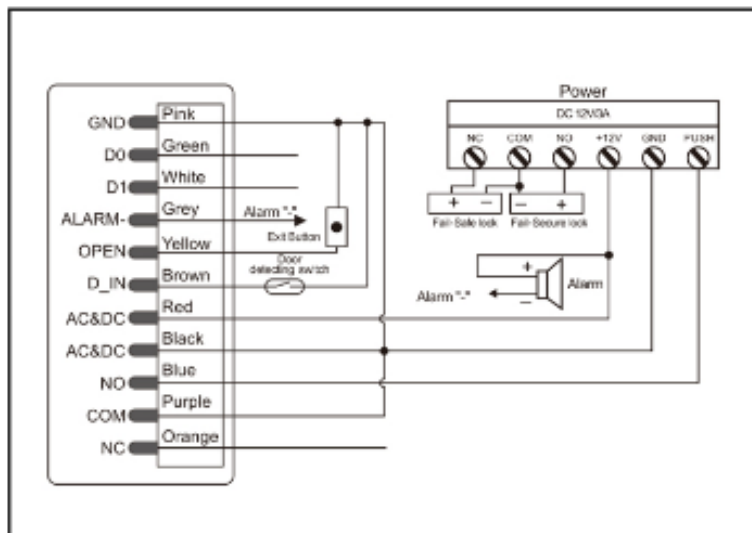

Special Power Supply

www.luchismart.com

Luchi BioCloud

+2347030033350

No 22 Kumasi crescent
Wuse 2 Abuja

Sales@luchigroup.com