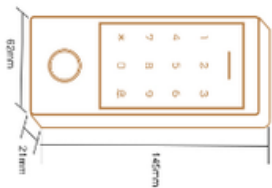

www.luchismart.com

+2347030033350

No 22 Kumasi crescent  
Wuse 2 Abuja

Sales@luchigroup.com

Product Size

Gift Box Size