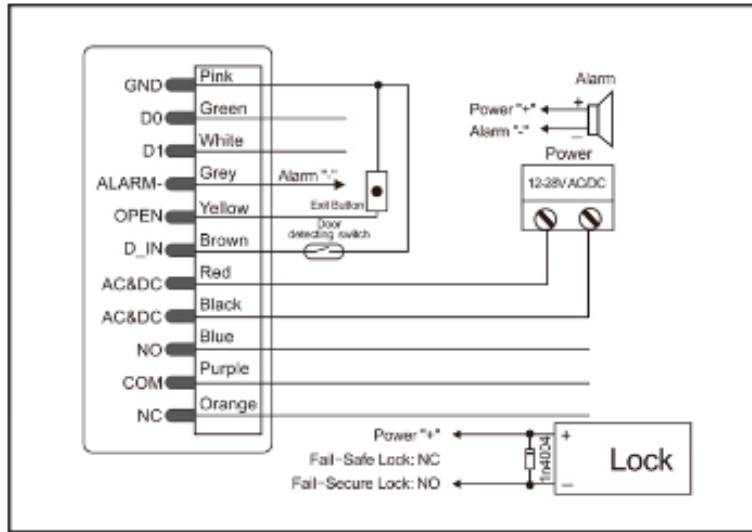

Common Power Supply