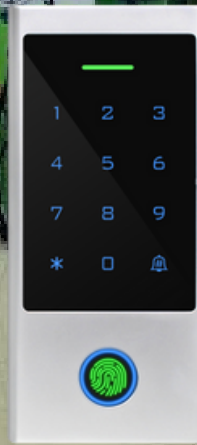

WiFi

# LUCHISMART BIOATTENDANCE (LCB11)

POWERED WITH

Luchi  BioCloud

Download on the  
App Store

GET IT ON  
Google Play

- > Capacitive Fingerprint Sensor, touch keypad
- > Waterproof, conforms to IP66
- > Metal housing, anti-vandal
- > Card type: EM Card or Mifare Card
- > iOS and Android available
- > Add / Delete users by APP
- > Can set Time Restriction for users
- > Temporary Password (One-time Or Period Code)
- > Support checking Opening Record
- > Remotely Access (Support 3G/4G/5G)
- > Multiple Access Modes: Smartphone, Fingerprint, Card, PIN
- > Doorbell Call Notice